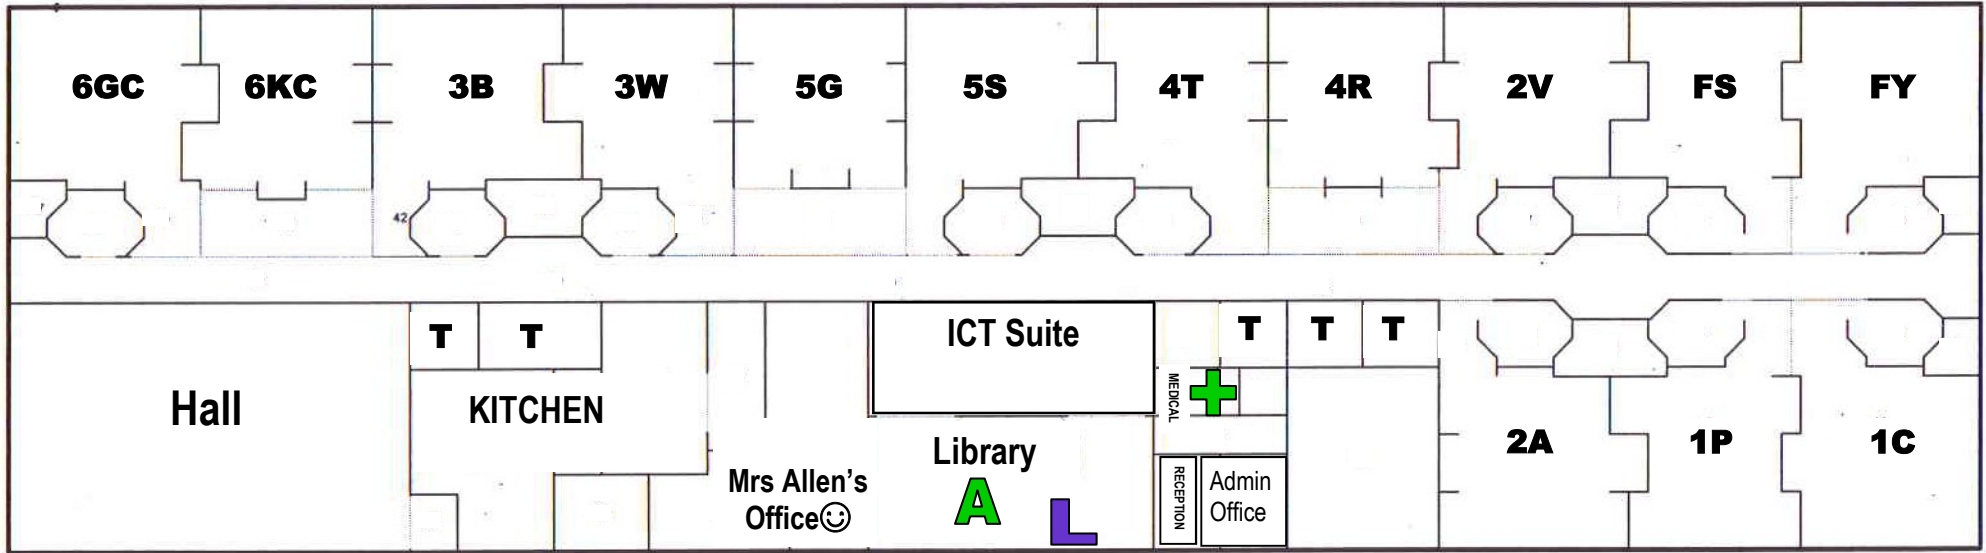

QUEEN'S INCLOSURE PRIMARY SCHOOL
Cornelius Drive
Waterlooville
Hampshire
PO7 8NT
Tel: 02392 268067

EARLY YEARS PLAY AREA

STAFF CAR PARK
(NOT TO BE USED BY PARENTS)

A COLLECTION POINT FOR AFTER SCHOOL PROVIDERS

L LOST PROPERTY BOX

PARENTS
CAR
PARK

DROP OFF AND COLLECTION

- 8.30 - 8.40 DROP OFF YOUR CHILD TO THEIR CLASSROOM DOOR
- 3.20 COLLECT YOUR CHILD FROM CLASSROOM DOOR
- 3.30 IF YOU ARE LATE THEN PLEASE COLLECT YOUR CHILD FROM THE LIBRARY AREA

- FS Mr Saxton
- FY Mr Young
- 1C Mrs Collins
- 1P Miss Packham
- 2A Miss Atkins
- 2V Miss Vince
- 3B Miss Brittain
- 3W Miss Wiltshire
- 4R Miss Roe
- 4T Miss Thornton
- 5G Mr Good
- 5S Miss Salt
- 6GC Mr Caldwell
- 6KC Mrs Carey