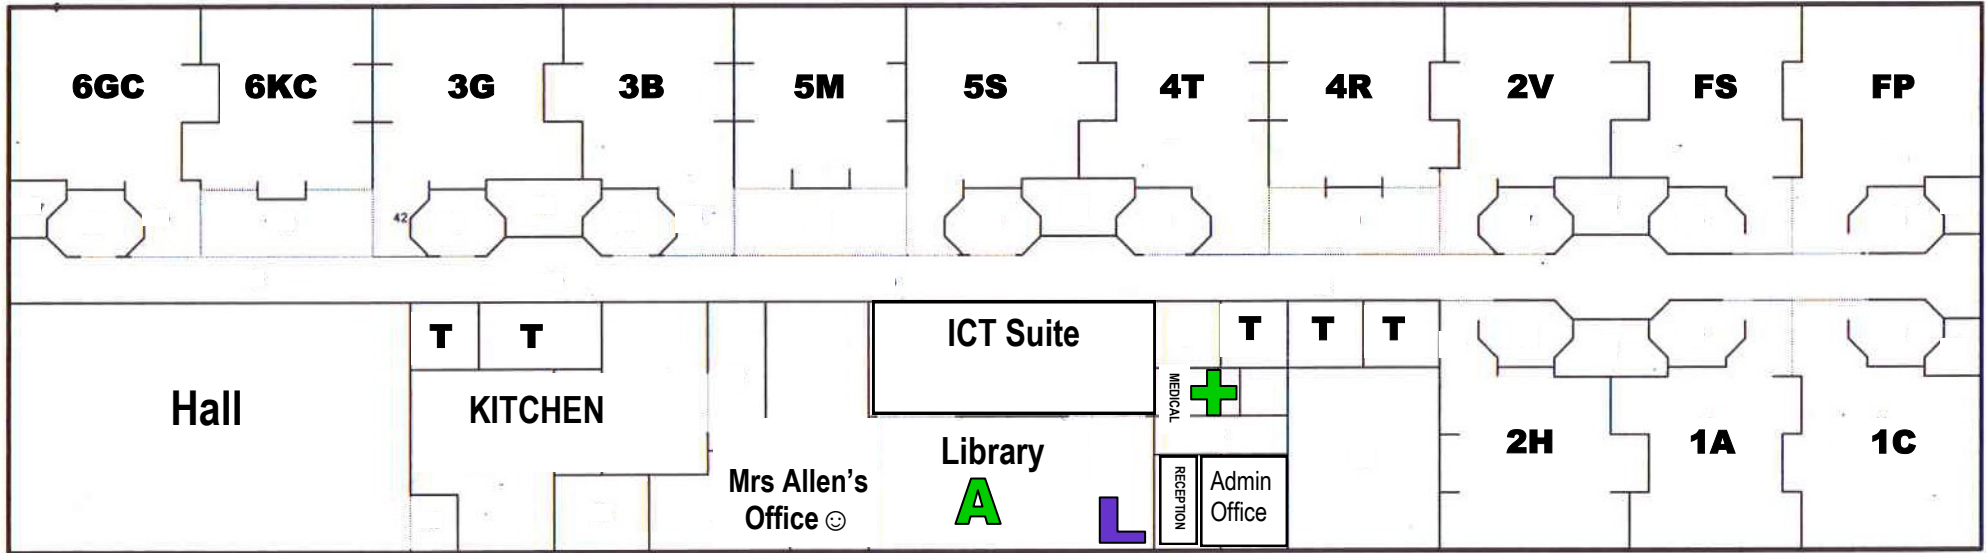

QUEEN'S INCLOSURE PRIMARY SCHOOL
Cornelius Drive
Waterlooville
Hampshire
PO7 8NT
Tel: 02392 268067

CLASS PLAN 2024-25

EARLY YEARS PLAY AREA

STAFF CAR PARK
(NOT TO BE USED BY PARENTS)

A COLLECTION POINT FOR AFTER SCHOOL PROVIDERS

L LOST PROPERTY BOX

DROP OFF AND COLLECTION

- 8.30 - 8.40 DROP OFF YOUR CHILD TO THEIR CLASSROOM DOOR
- 3.20 COLLECT YOUR CHILD FROM CLASSROOM DOOR
- 3.30 IF YOU ARE LATE THEN PLEASE COLLECT YOUR CHILD FROM THE OFFICE/LIBRARY AREA

Main Entrance

PARENTS
CAR
PARK

- FP Miss Packham
- FS Mr Saxton
- 1A Miss Atkins
- 1C Mrs Collins
- 2H Mrs Howell
- 2V Miss Vince
- 3B Miss Brittain
- 3G Mr Good
- 4R Miss Roe
- 4T Miss Thornton
- 5M Miss Morris
- 5S Miss Salt
- 6GC Mr Caldwell
- 6KC Mrs Carey