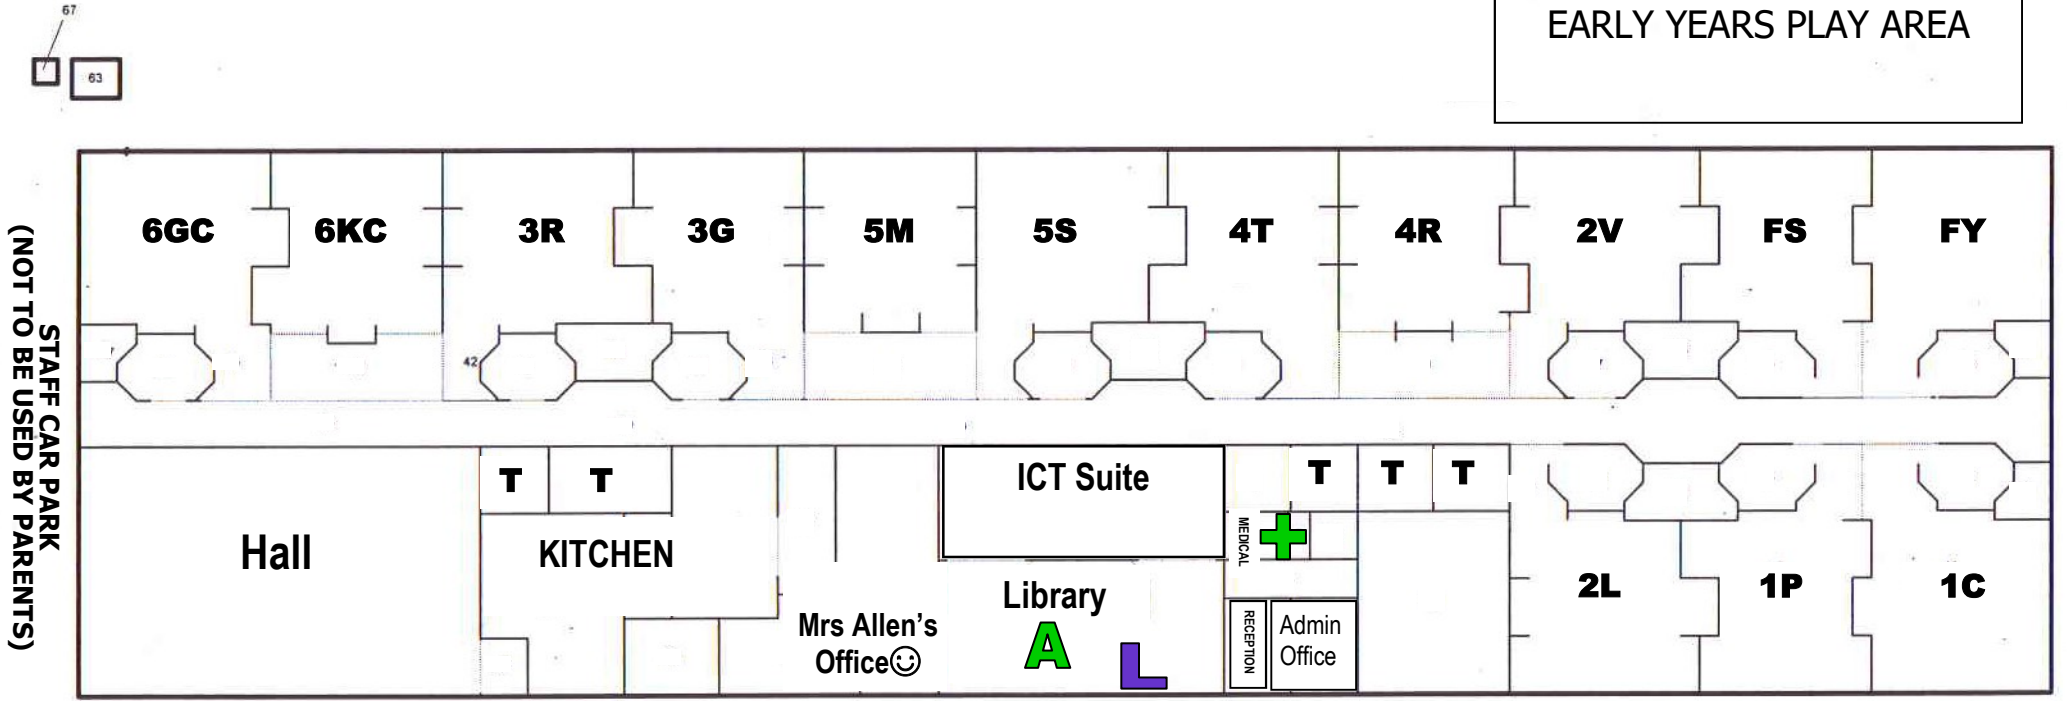

QUEEN'S INCLOSURE PRIMARY SCHOOL
Cornelius Drive
Waterlooville
Hampshire
PO7 8NT
Tel: 02392 268067

CLASS PLAN 2022-23

A COLLECTION POINT FOR AFTER SCHOOL PROVIDERS

L LOST PROPERTY BOX

DROP OFF AND COLLECTION

- 8.30 - 8.40 DROP OFF YOUR CHILD TO THEIR CLASSROOM DOOR
- 3.20 COLLECT YOUR CHILD FROM CLASSROOM DOOR
- 3.30 IF YOU ARE LATE THEN PLEASE COLLECT YOUR CHILD FROM THE LIBRARY AREA