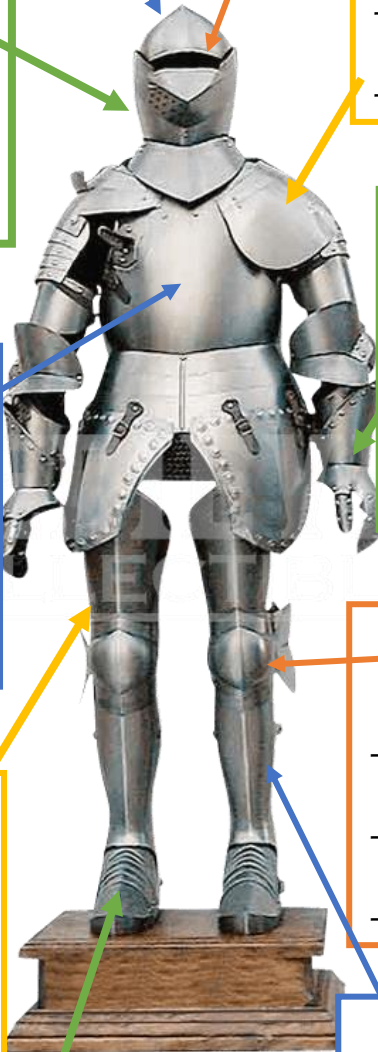

WALT - write to explain what each part of the armour does
Can I create an information page about a knight's armour?

Helmet

Visor

Throat guard (gorget)

Shoulder guards (pauldrons)

Breast plate

Gauntlets

Cuisses

Poleyn

Sabaton

Leg plates (greaves)

Design a Coat of Arms Shield

Design a Coat of Arms Shield

Design a Coat of Arms Shield