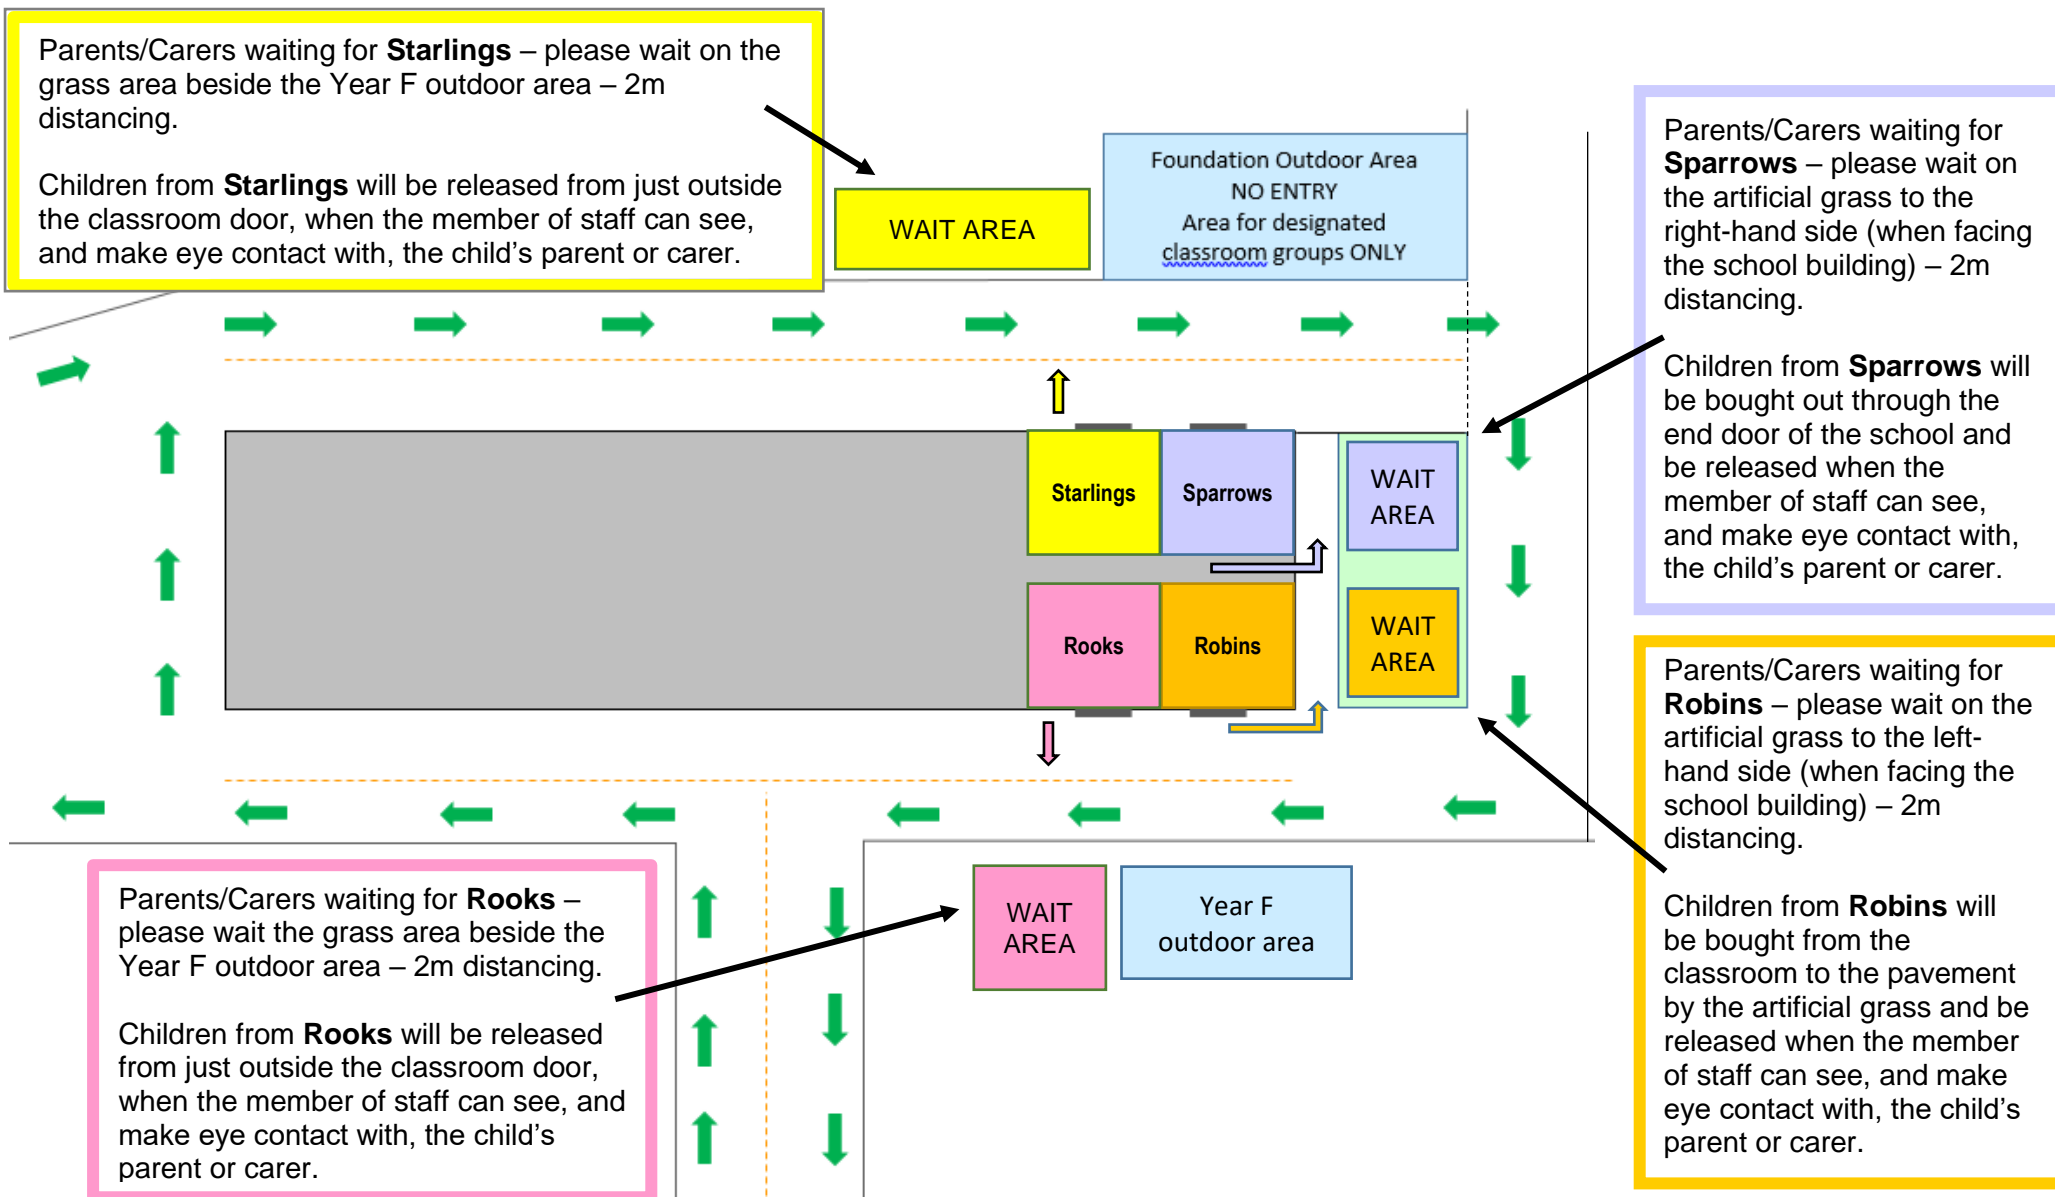

SITE PLAN 1: Designated areas to support the dropping off time for Year F Classroom groups - from 8:50 to 9:00am

Please be aware of your social distancing whilst walking around the Cornelius Drive car park area and getting in and out of cars

SITE PLAN 2: Designated areas to support the collection of children from the Year F Classroom groups at 2:50pm

Please assemble in the area designated for your child's classroom group, maintaining a 2m distance from other parents and keeping the pavement pedestrian routes clear.

Please be aware of your social distancing whilst walking around the Cornelius Drive car park area and getting in and out of cars