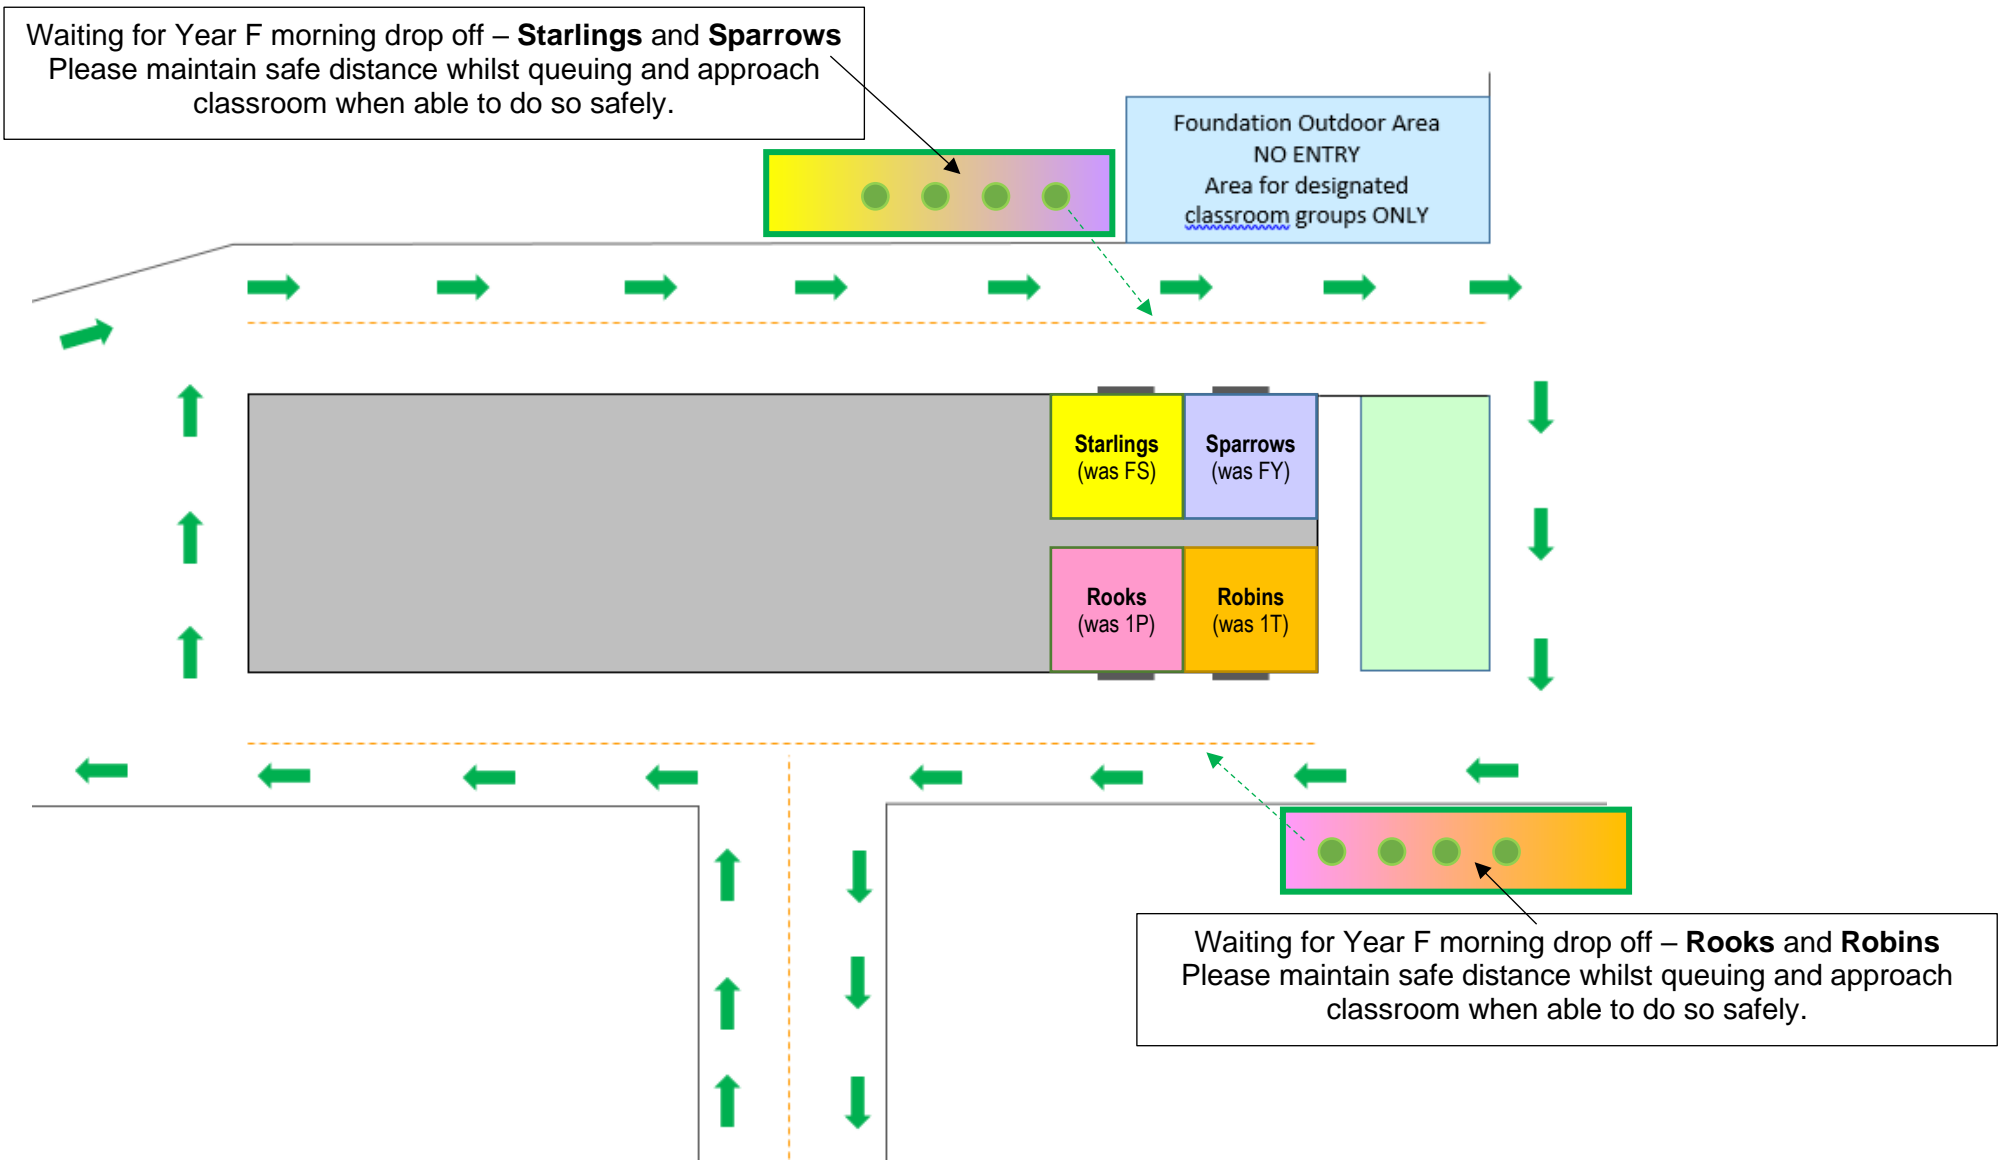

SITE PLAN 1: Designated areas to support the dropping off time for Year F Classroom groups - from 8:50 to 9:00am

Please be aware of your social distancing whilst walking around the Cornelius Drive car park area and getting in and out of cars

SITE PLAN 2: Designated areas to support the collection of children from the Year F Classroom groups at 2:50pm

Please assemble in the area designated for your child's classroom group, maintaining a 2m distance from other parents and keeping the pavement pedestrian routes clear.

Please be aware of your social distancing whilst walking around the Cornelius Drive car park area and getting in and out of cars