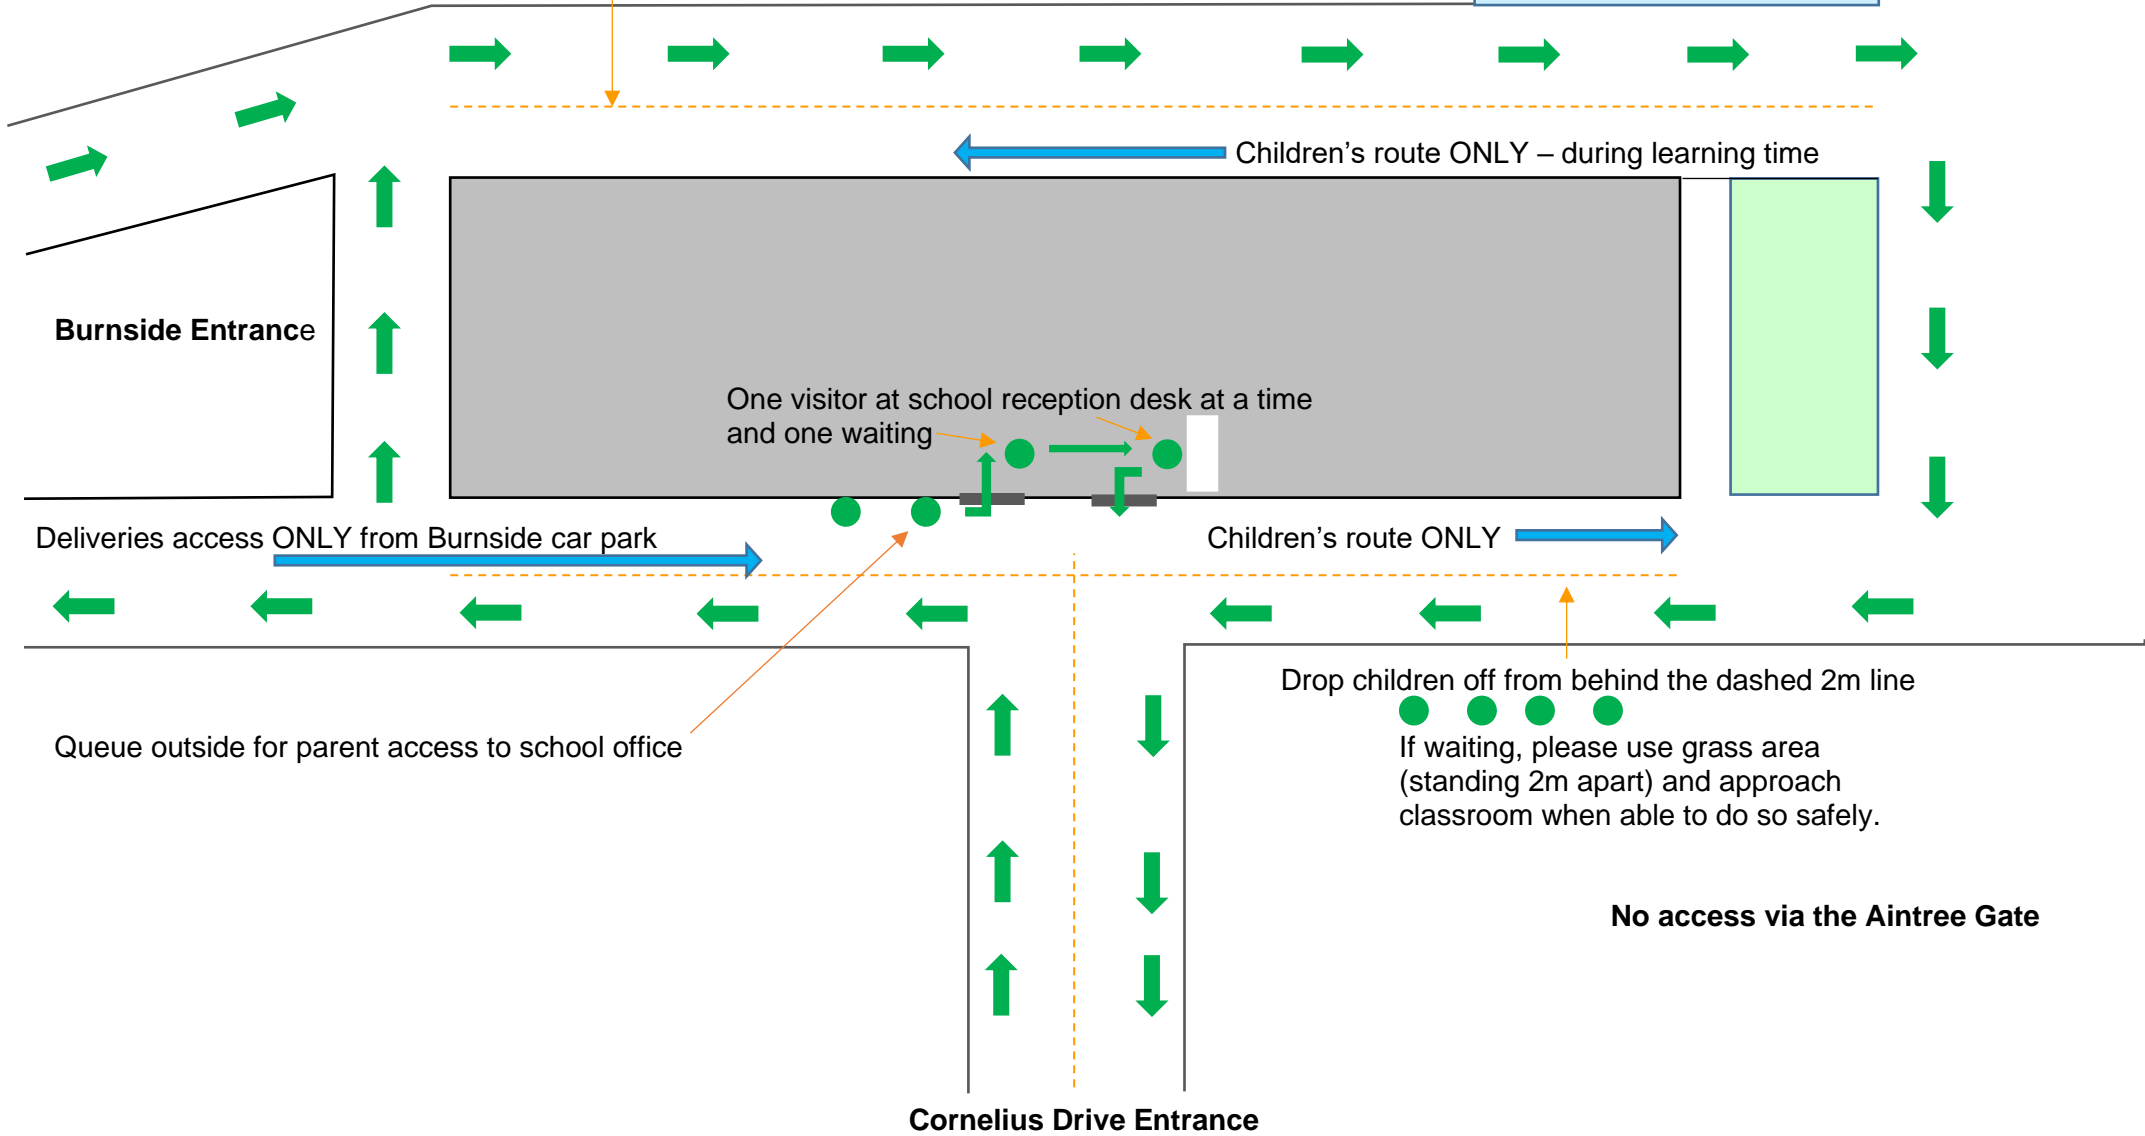

QI Pedestrian One-way System to allow social distancing and to minimise risk of infection

Please follow direction of travel white arrows on pavements

If waiting, please use grass area (standing 2m apart) and approach classroom when able to do so safely.

Foundation Outdoor Area
NO ENTRY
Area for designated classroom groups ONLY

Drop children off from behind dashed 2m line

Please be aware of your social distancing whilst walking around the Cornelius Drive car park area and getting in and out of cars