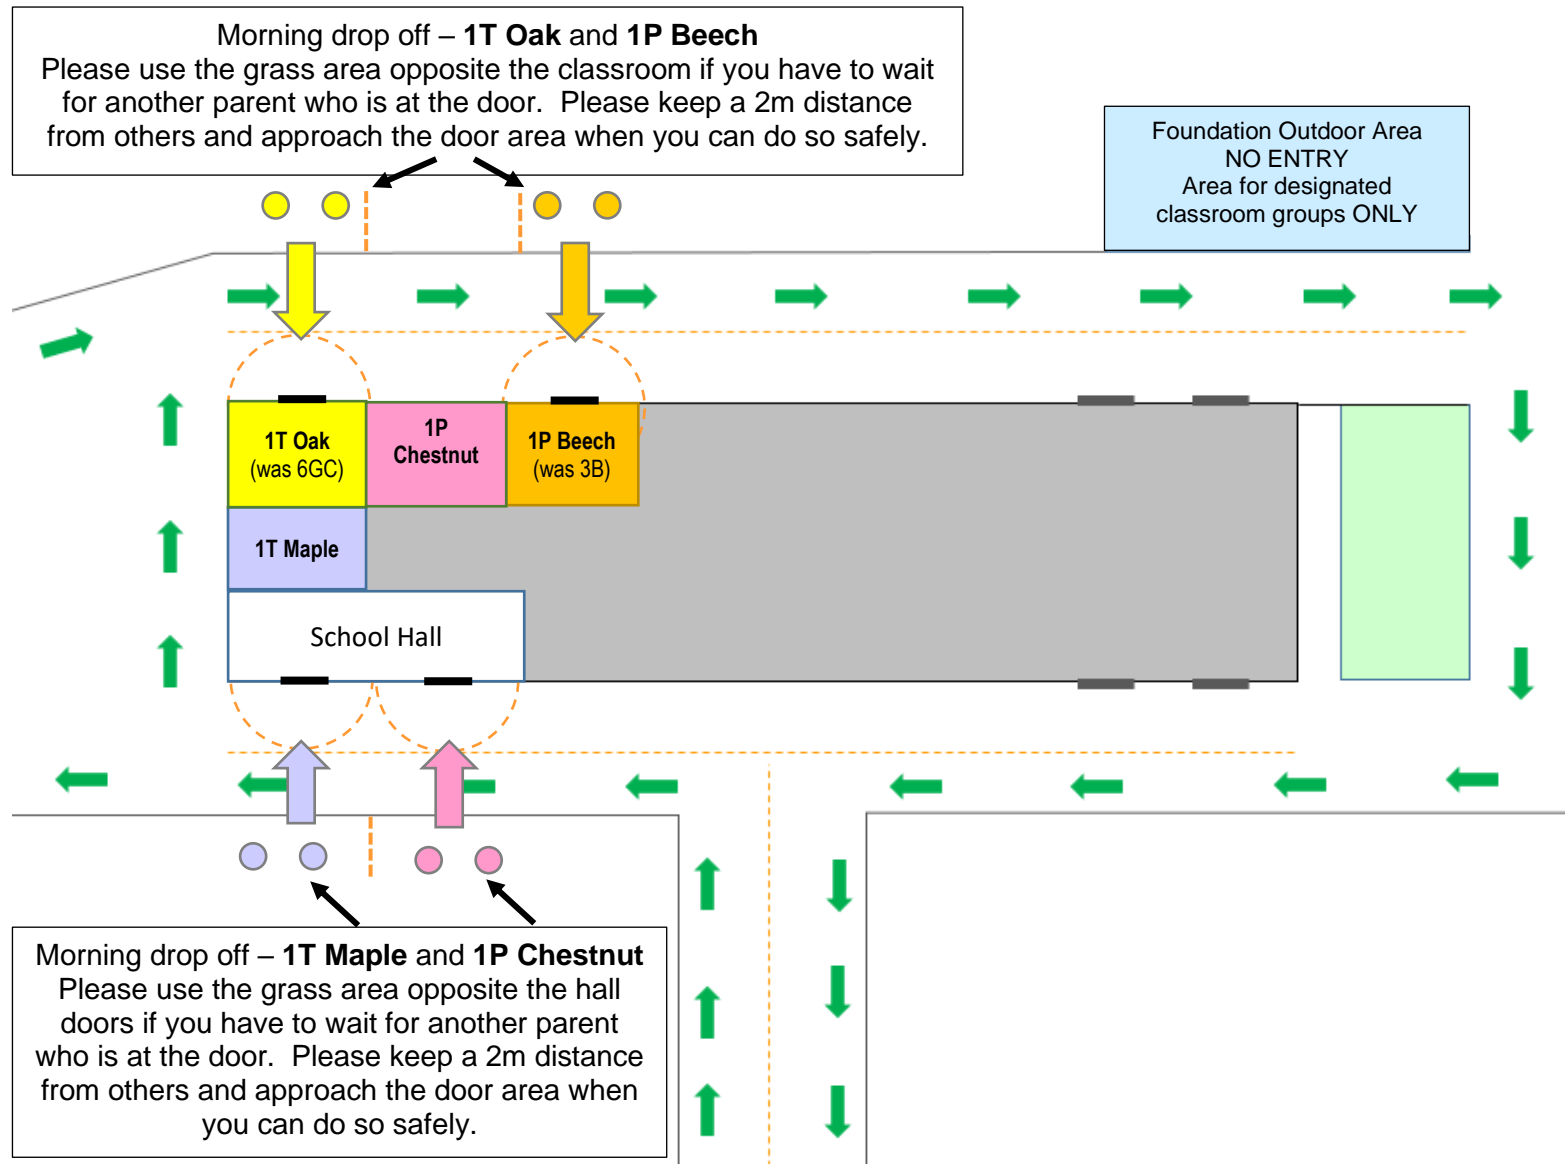

SITE PLAN 1: Designated areas to support the dropping off of children for the Year 1 Classroom groups - from 9:05am to 9:15am

Please be aware of your social distancing whilst walking around the Cornelius Drive car park area and getting in and out of cars.