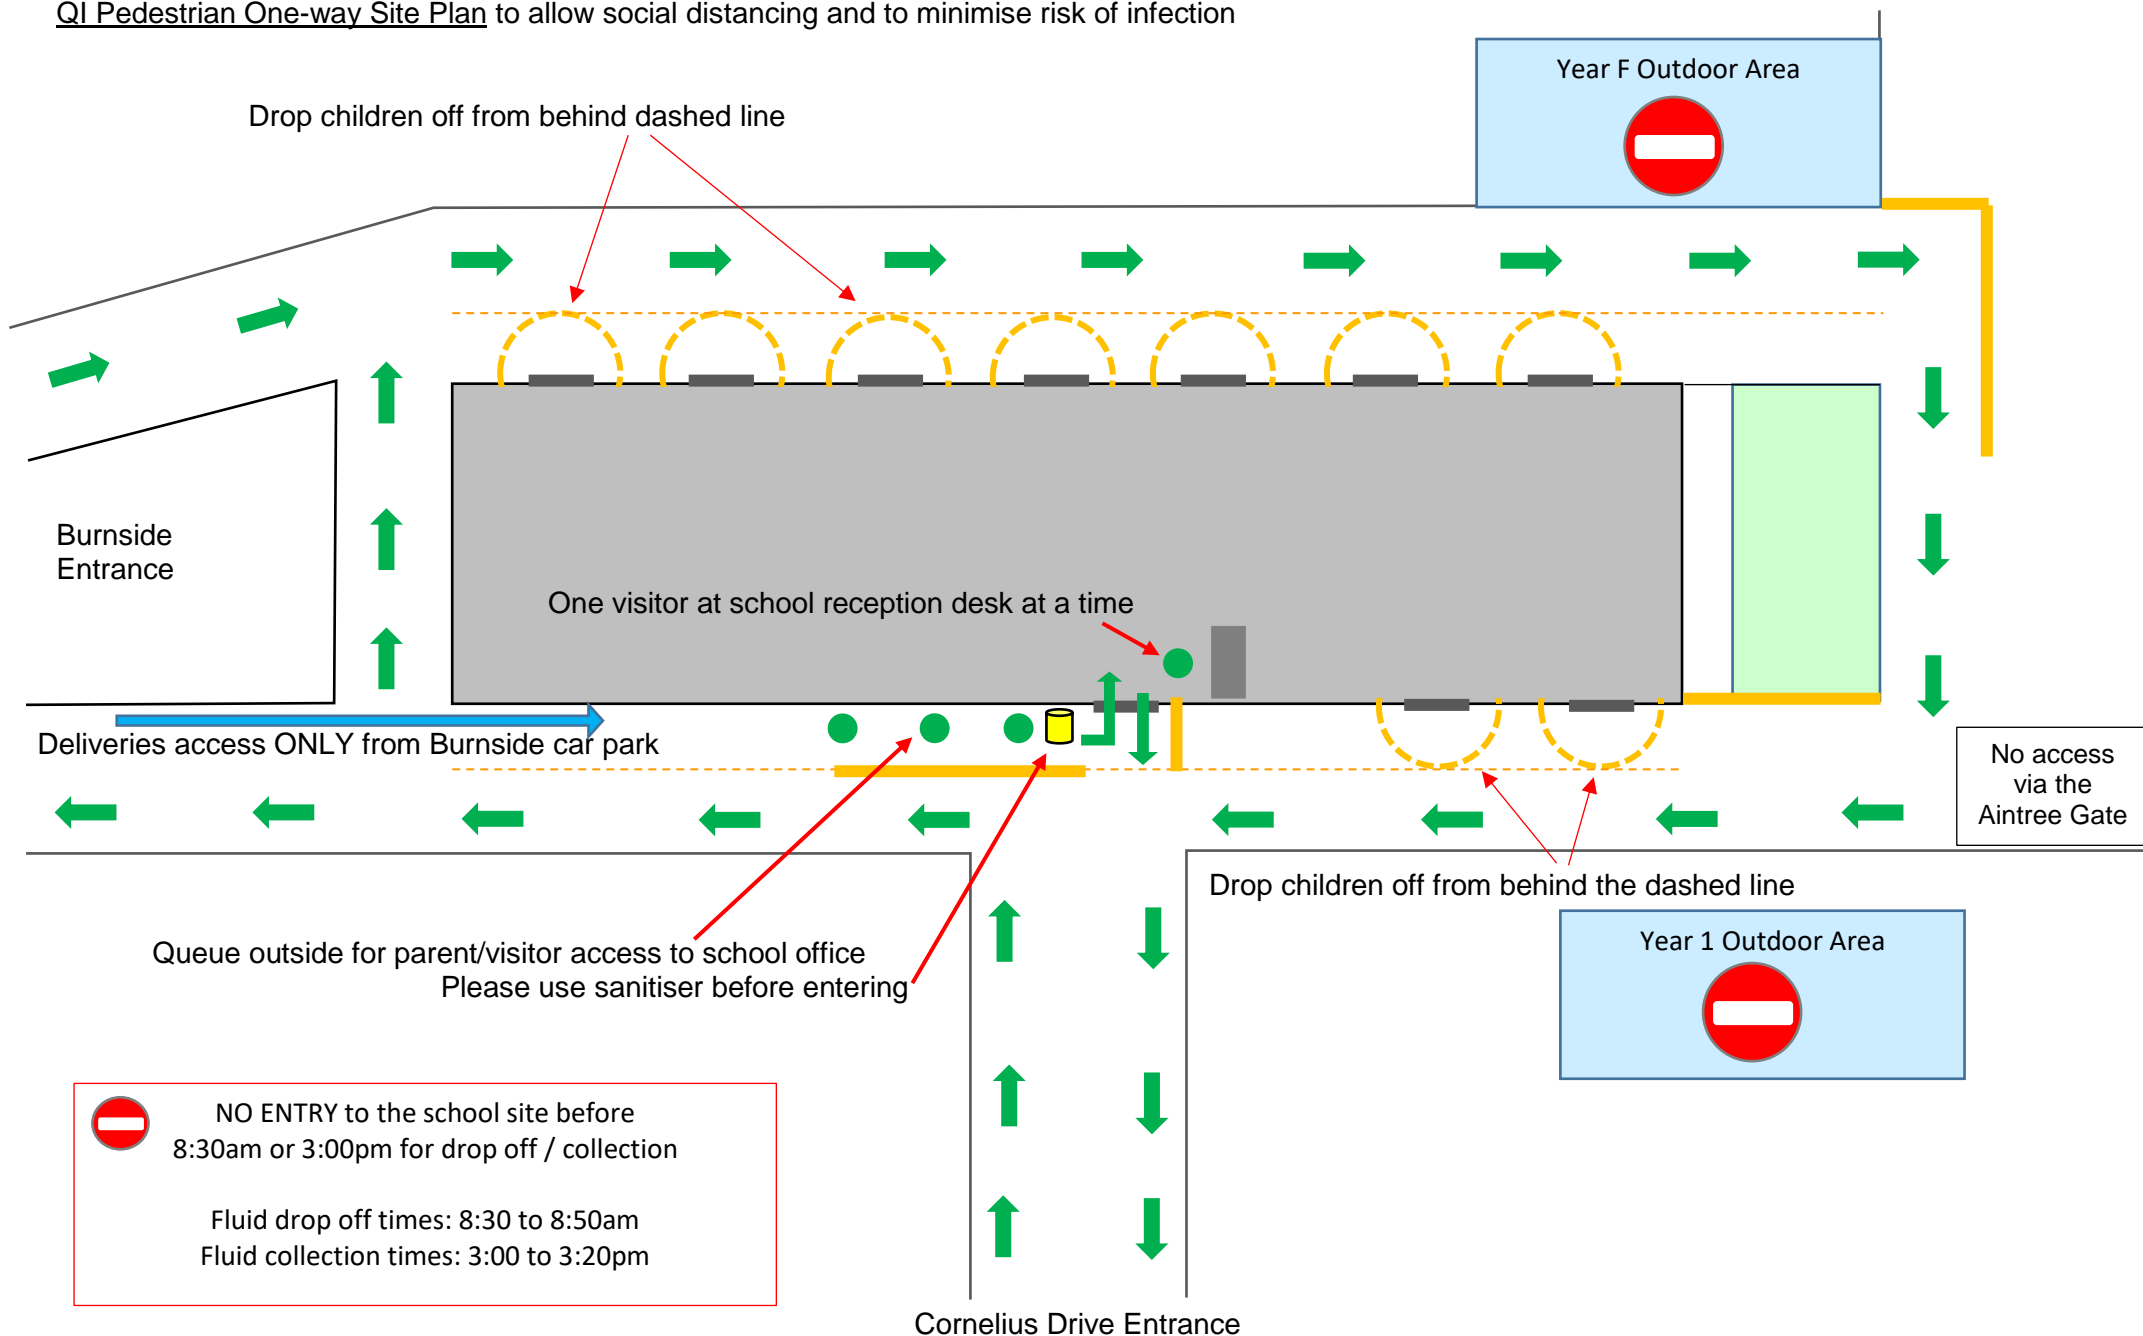

QI Pedestrian One-way Site Plan to allow social distancing and to minimise risk of infection

Please be aware of social distancing whilst walking around the Cornelius Drive car park area and getting in and out of cars